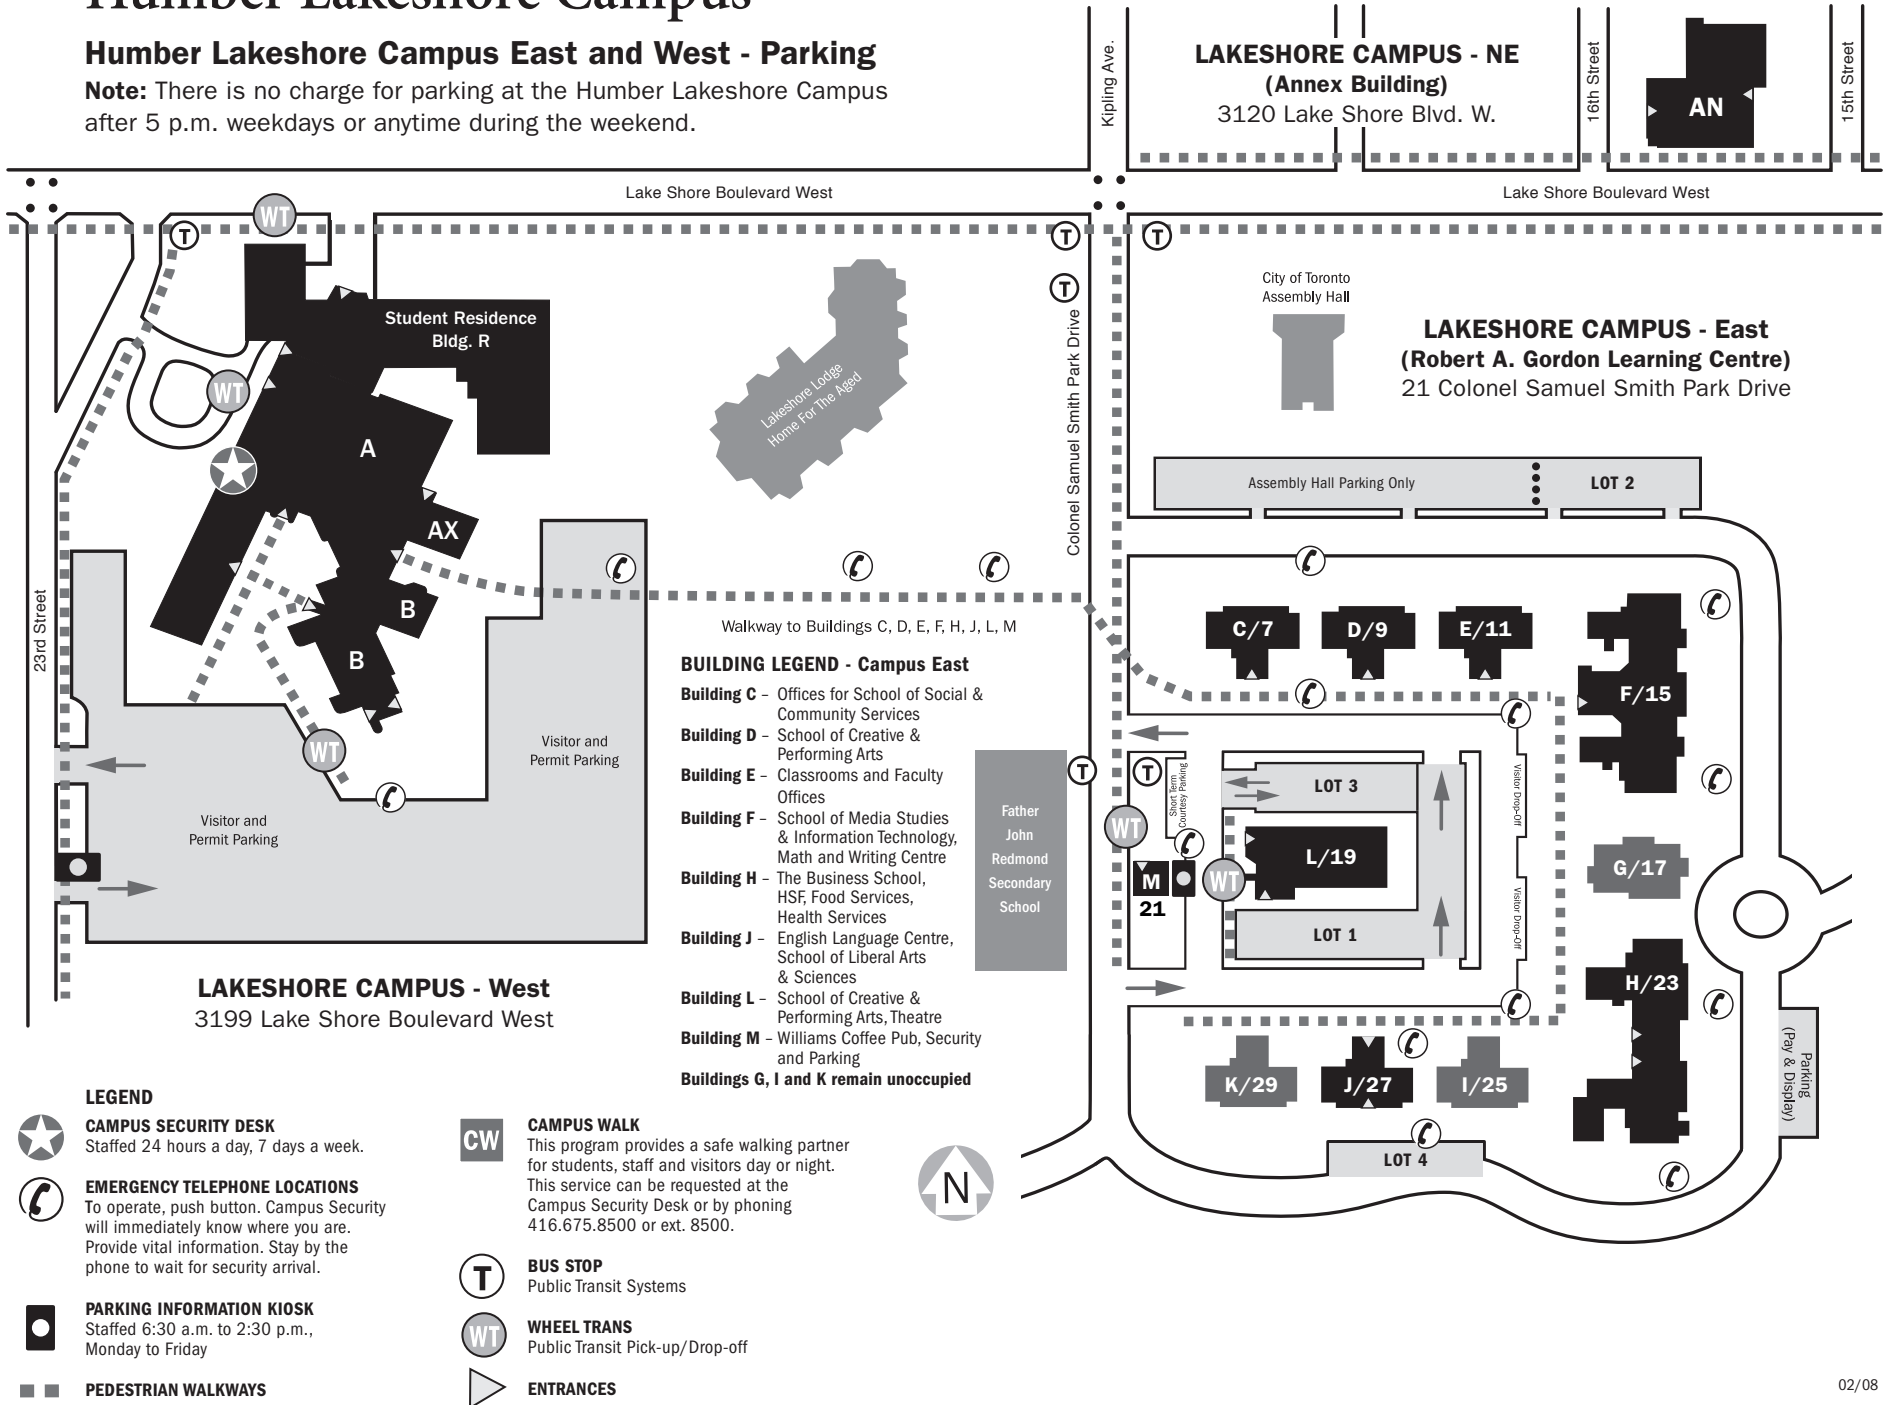

## Humber Lakeshore Campus East and West - Parking

**Note:** There is no charge for parking at the Humber Lakeshore Campus after 5 p.m. weekdays or anytime during the weekend.

**LAKESHORE CAMPUS - West**  
3199 Lake Shore Boulevard West

**LAKESHORE CAMPUS - NE**  
**(Annex Building)**  
3120 Lake Shore Blvd. W.

**LAKESHORE CAMPUS - East**  
**(Robert A. Gordon Learning Centre)**  
21 Colonel Samuel Smith Park Drive

### BUILDING LEGEND - Campus East

- Building C** - Offices for School of Social & Community Services
- Building D** - School of Creative & Performing Arts
- Building E** - Classrooms and Faculty Offices
- Building F** - School of Media Studies & Information Technology, Math and Writing Centre
- Building H** - The Business School, HSF Food Services, Health Services
- Building J** - English Language Centre, School of Liberal Arts & Sciences
- Building L** - School of Creative & Performing Arts, Theatre
- Building M** - Williams Coffee Pub, Security and Parking
- Buildings G, I and K remain unoccupied**

### LEGEND

- CAMPUS SECURITY DESK**  
Staffed 24 hours a day, 7 days a week.
- EMERGENCY TELEPHONE LOCATIONS**  
To operate, push button. Campus Security will immediately know where you are. Provide vital information. Stay by the phone to wait for security arrival.
- PARKING INFORMATION KIOSK**  
Staffed 6:30 a.m. to 2:30 p.m., Monday to Friday
- PEDESTRIAN WALKWAYS**